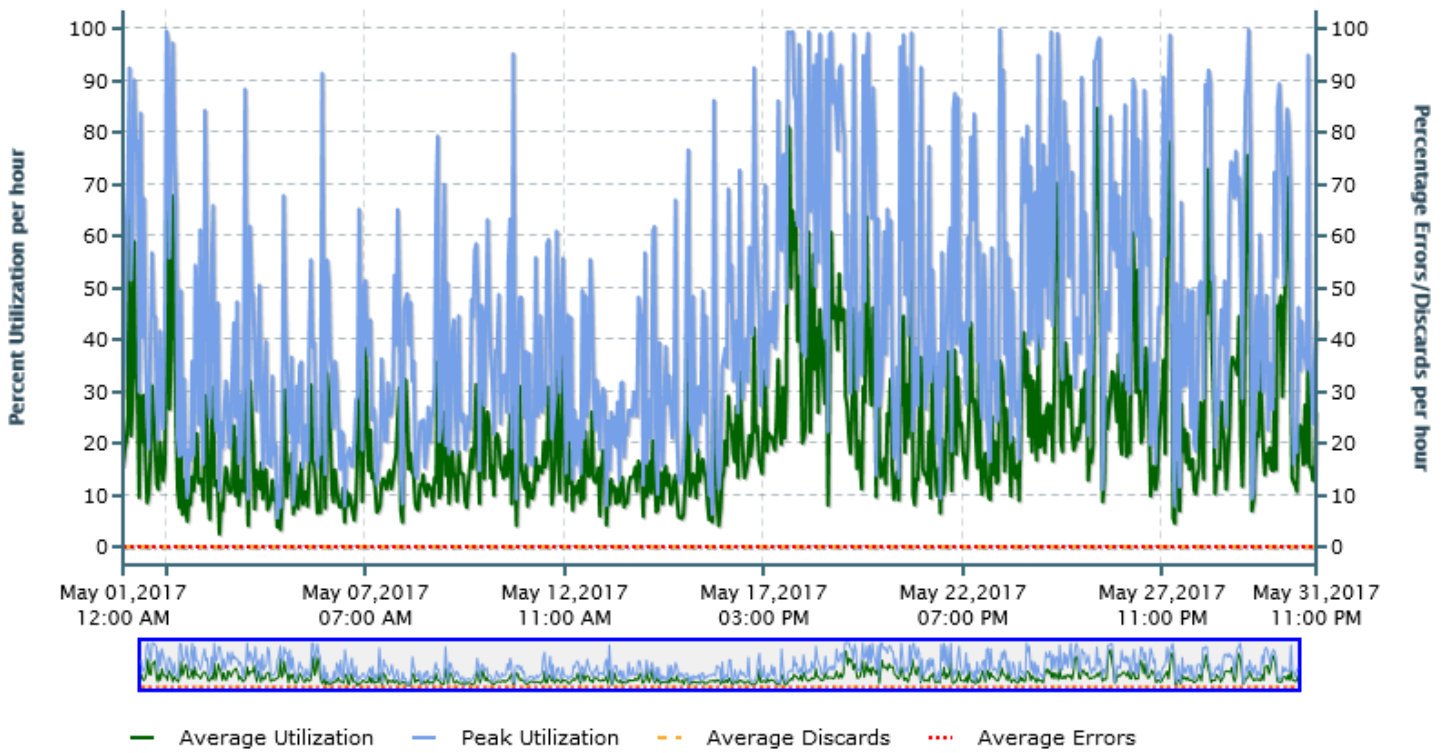

### Capacity LAN Interfaces Overall Statistics

Polling Address: 172.24.32.2 - ifIndex: 437899264 - Actual Speed: 1 Gbps