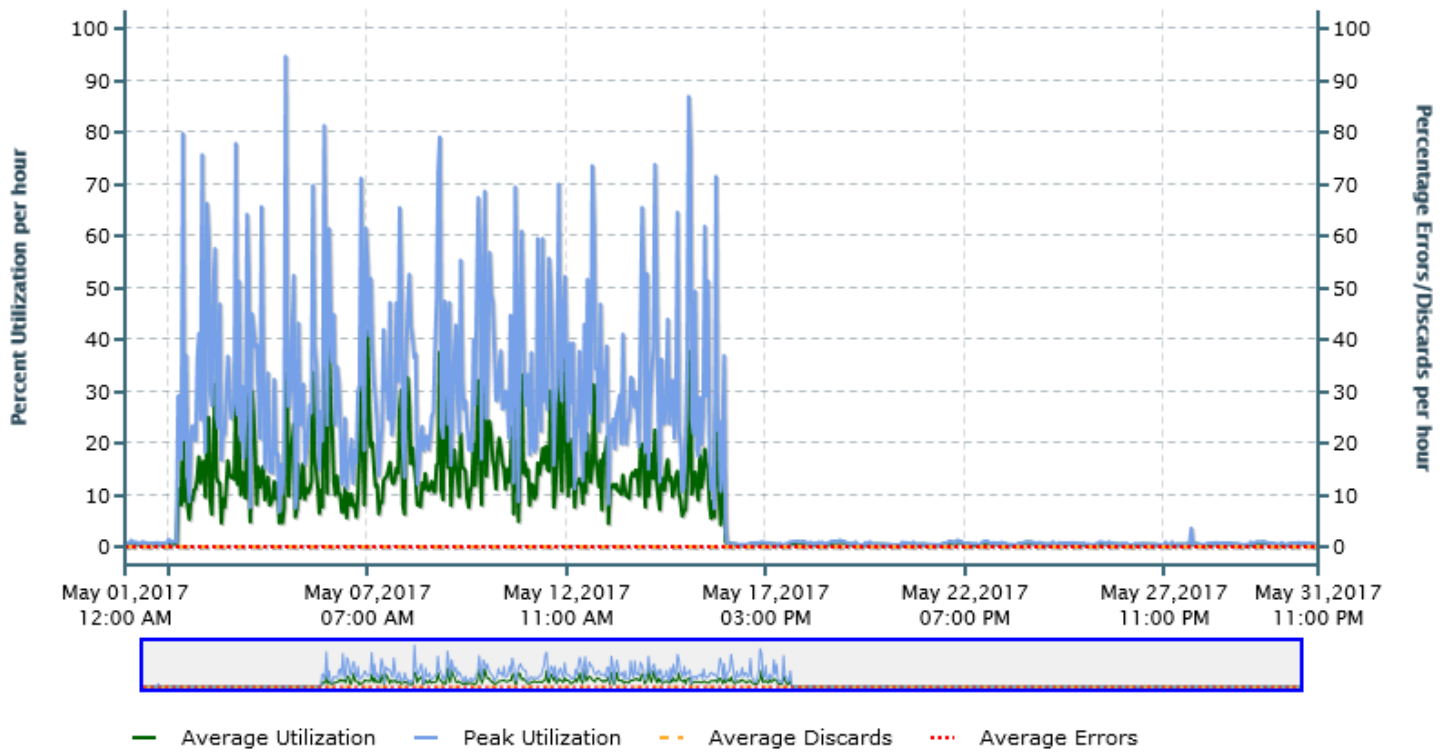

Capacity LAN Interfaces Overall Statistics

Polling Address: 172.24.32.1 - ifIndex: 437899264 - Actual Speed: 1 Gbps